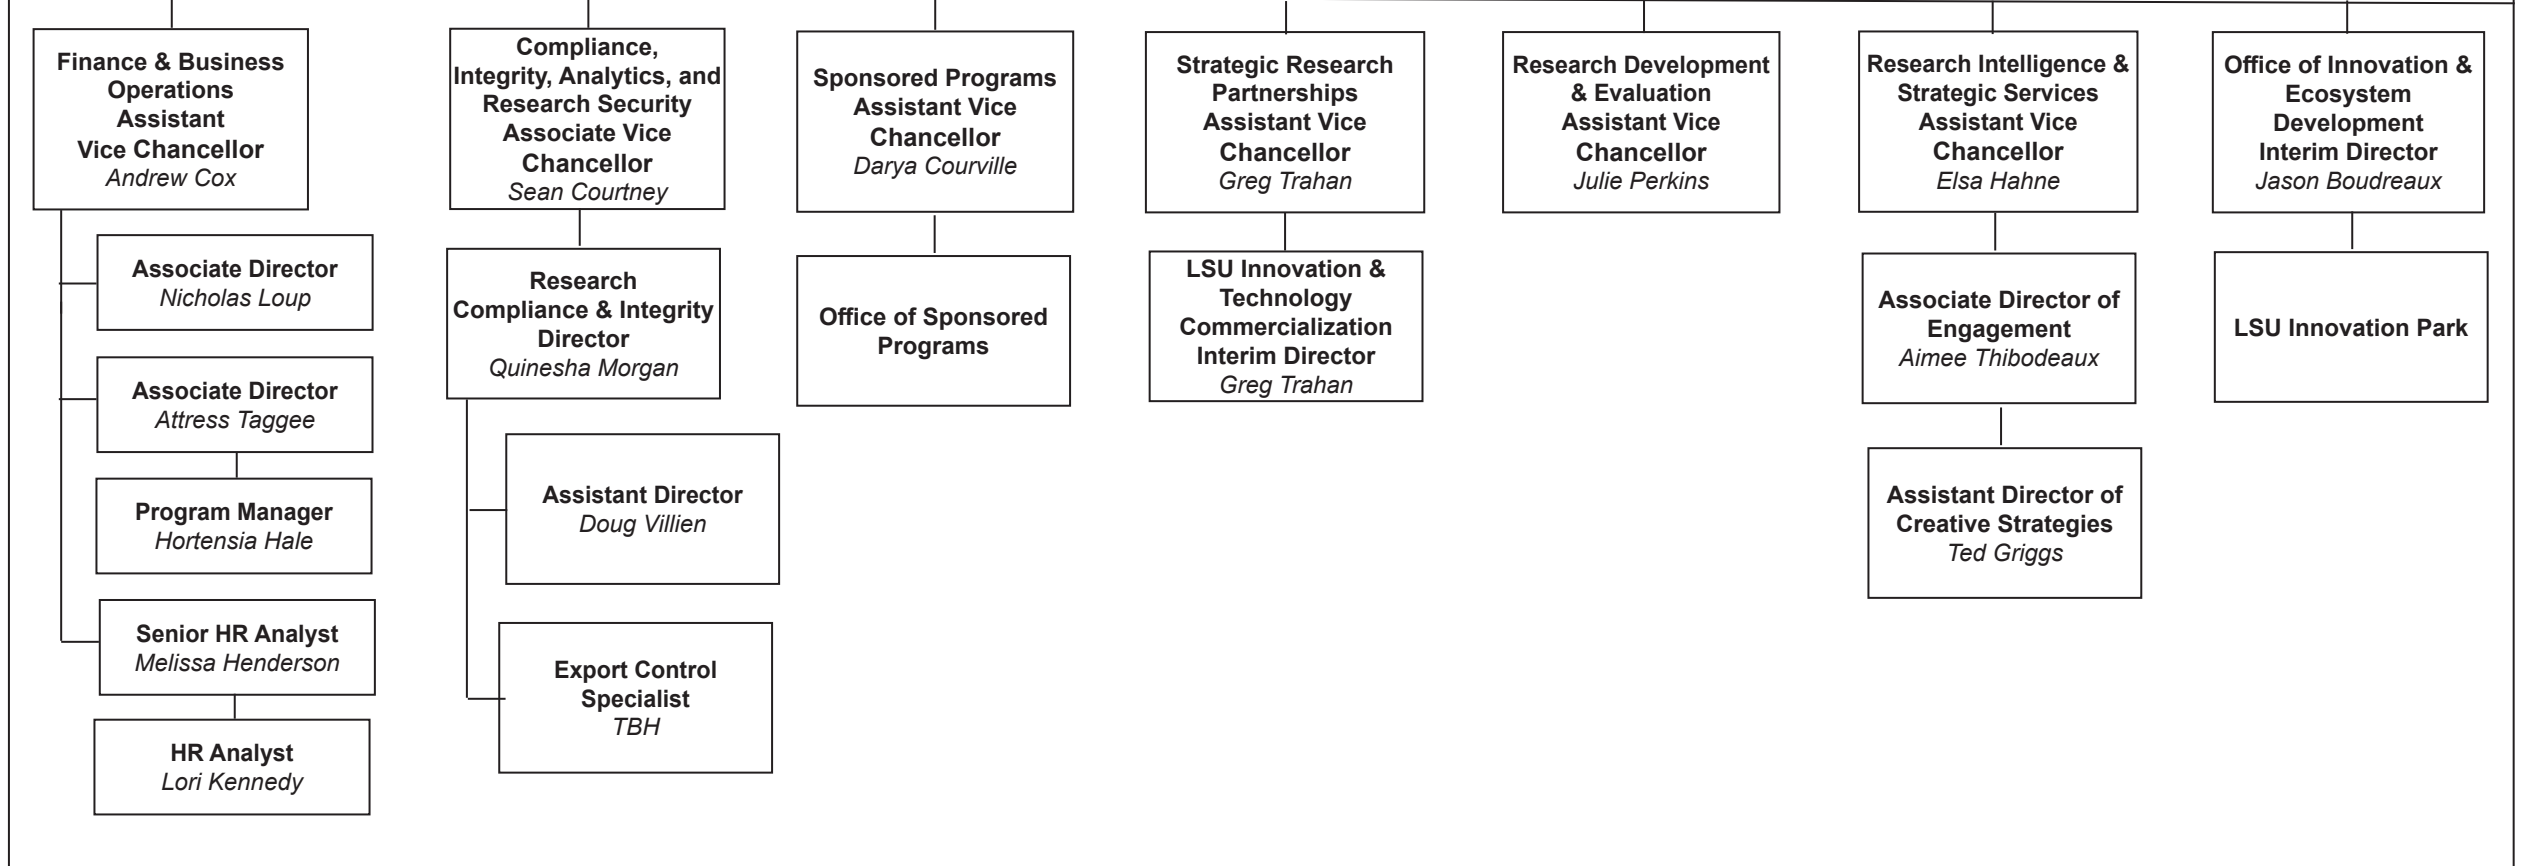

Office of Research & Economic Development

Organizational Chart
May 2026

Centers & Institutes			
Advanced Microscopy and Analytical Core	Coastal Studies Institute	Louisiana Light Source	LSU Cyber Center
Center for Collaborative Knowledge	Energy Institute	Louisiana Sea Grant College Program	National Center for Advanced Manufacturing
Center for Computation & Technology	Institute for Health & Performance of Champions	Louisiana Small Business Development Center	Stephenson Security Programs Institute
Coastal Ecosystem Design Studio	Louisiana Geological Survey	Louisiana Space Grant Consortium	