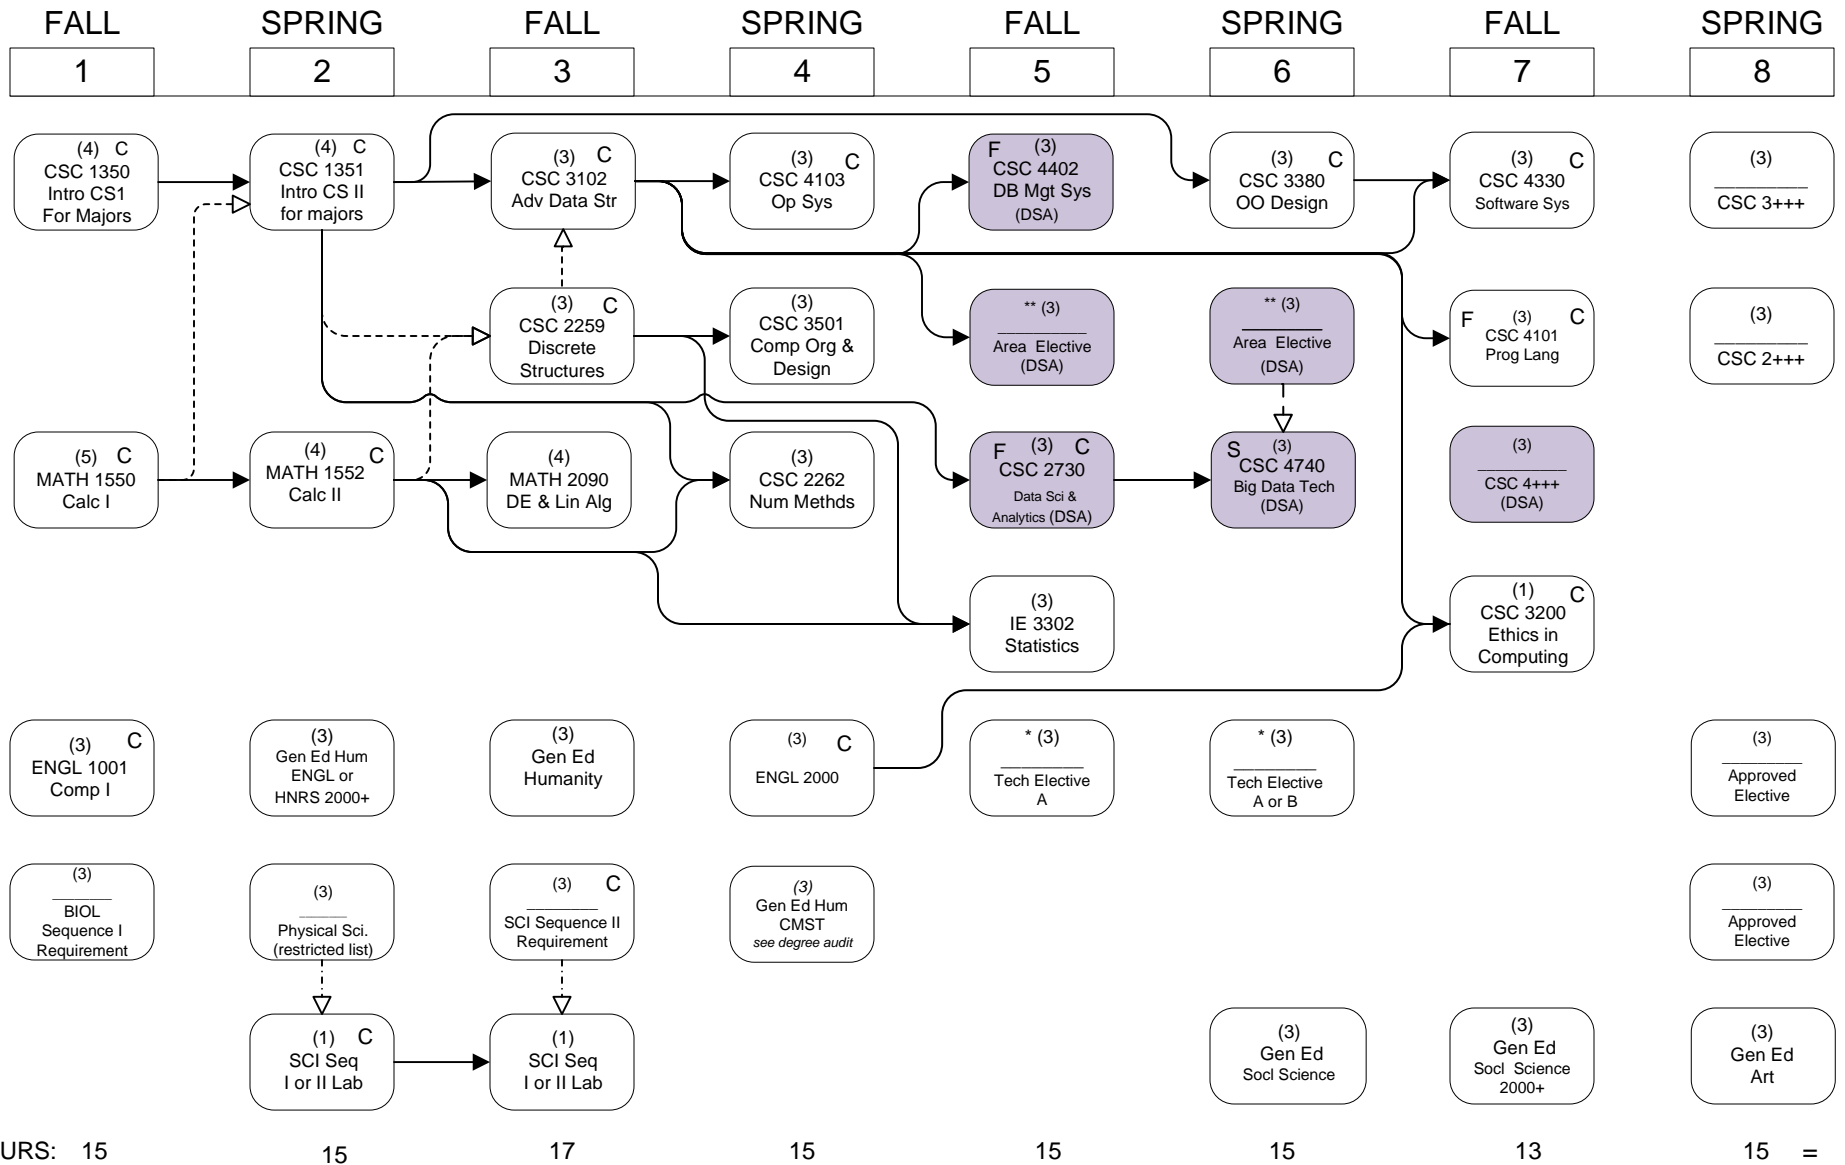

# COMPUTER SCIENCE

CSCDSA

CSCDSA

## FLOWCHART LEGEND

C Grade of "C" or better required BEFORE enrolling in next course in the sequence.

Gen Ed General Education; see 2017-2018 General Catalog

\* See CSC & E Division for approved list and substitutions; in general, Group A: STEM 2000 level and above; Group B: AVATAR DM Art-track electives

\*\* Pre-approved concentration area electives: CSC 4501, 4512, 4610; EE 3150; IE 3302; ISDS 3105, 4118, 4141; MATH 3355, 4024, 4025

OFFICE: 3325 Patrick F. Taylor Hall

**Data Science & Analytics (18 HRS)**