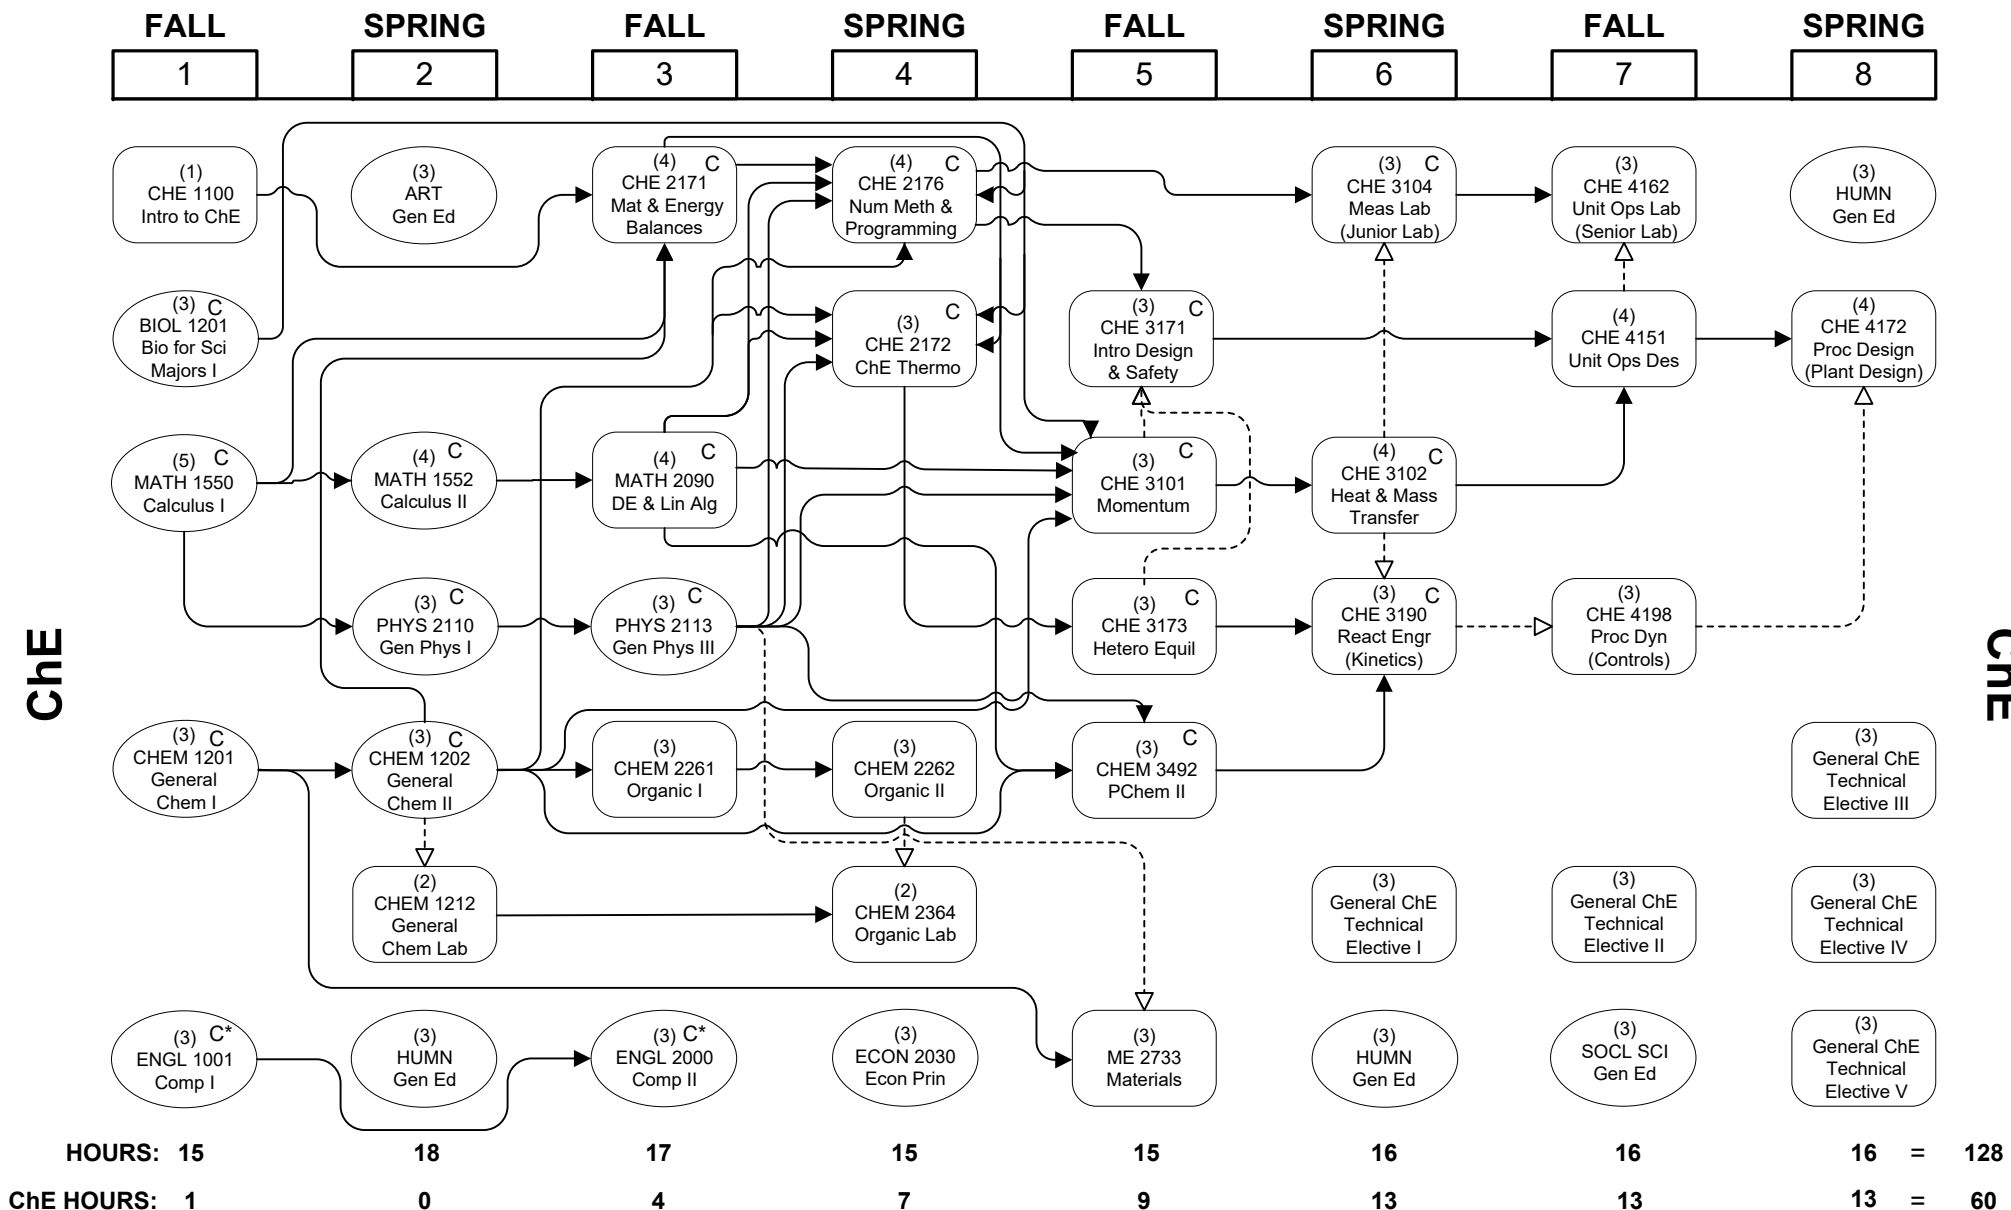

TOTAL HOURS = 128

# ChE Flowchart

2019-2020

## FLOWCHART LEGEND

- Credit required
- - - - -> Credit or registration required
- 3307 PFT Chemical Engineering Office

C\* Grade of "C" or better required in all English courses  
 General Education - See 2019-2020 General Catalog